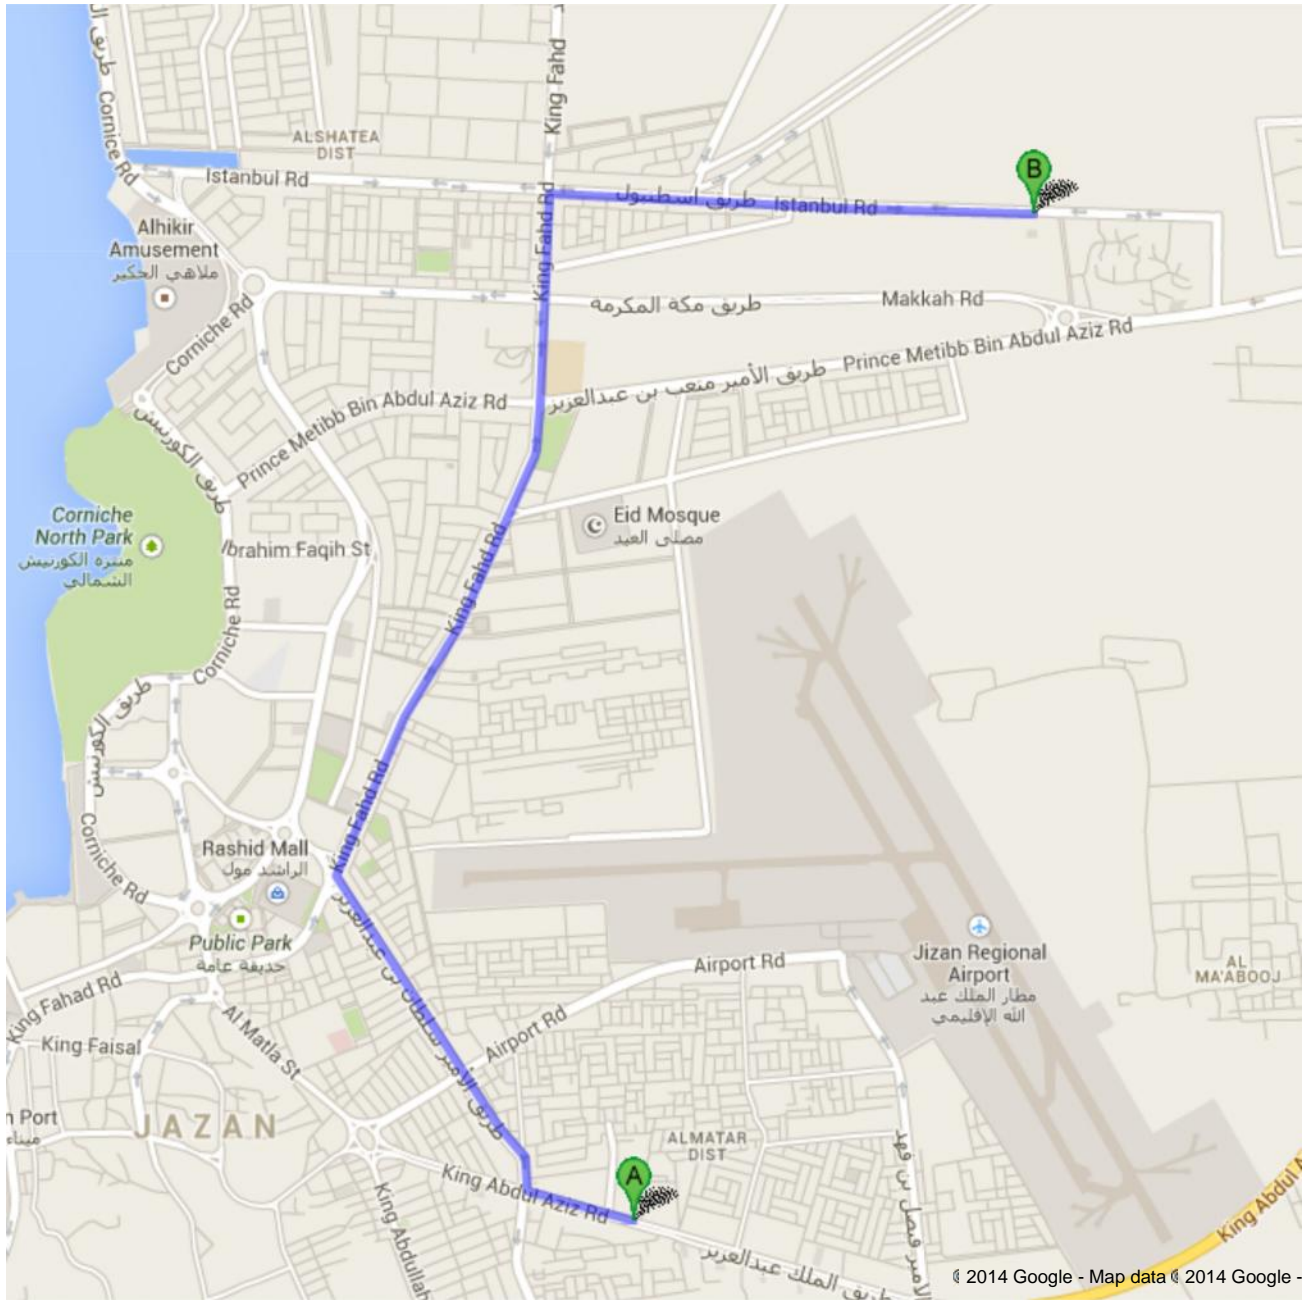

Directions to كلية الحاسب الآلي ونظم المعلومات جامعة جازان
Istanbul Rd Jazan 82822 Saudi Arabia
8.4 km – about 12 mins

Alrajehi Bank

King Abdul Aziz Rd, Jazan 82722, Saudi Arabia

-
1. Head **west** on **King Abdul Aziz Rd** toward **Prince Sultan Bin Abdulaziz Rd** go 550 m
total 550 m
 -  2. Turn right onto **Prince Sultan Bin Abdulaziz Rd** go 1.8 km
About 3 mins total 2.4 km
 -  3. Turn right onto **King Fahd Rd** go 3.6 km
About 6 mins total 6.0 km
 -  4. Turn right onto **Istanbul Rd** go 2.4 km
About 2 mins total 8.4 km

Istanbul Rd Jazan 82822 Saudi Arabia

These directions are for planning purposes only. You may find that construction projects, traffic, weather, or other events may cause conditions to differ from the map results, and you should plan your route accordingly. You must obey all signs or notices regarding your route.

Map data © 2014 Google