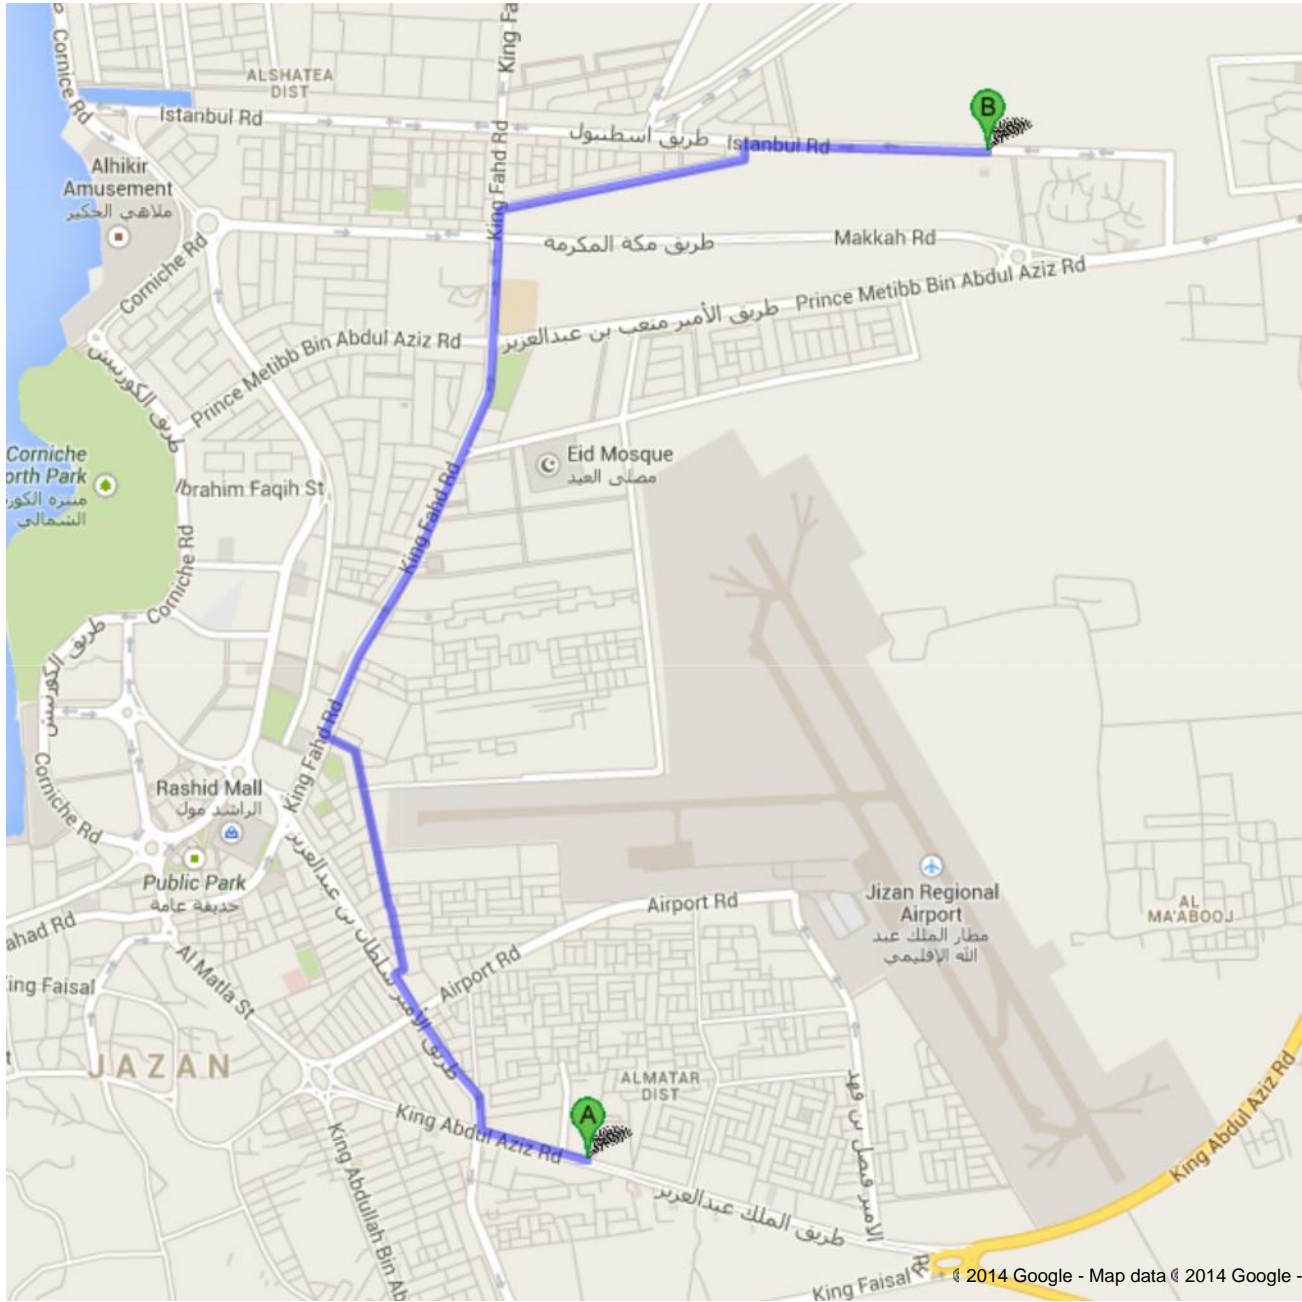

Directions to كلية لحاسب الآلي ونظم المعلومات جامعة جازان
Istanbul Rd Jazan 82822 Saudi Arabia
8.0 km – about 1 hour 39 mins

Walking directions are in beta.
Use caution – This route may be missing sidewalks or pedestrian paths.

**Alrajehi Bank**

King Abdul Aziz Rd, Jazan 82722, Saudi Arabia

- | | |
|---|---------------------------|
| 1. Head west on King Abdul Aziz Rd toward Prince Sultan Bin Abdulaziz Rd
About 7 mins | go 550 m
total 550 m |
|  2. Turn right onto Prince Sultan Bin Abdulaziz Rd
About 11 mins | go 900 m
total 1.4 km |
|  3. Turn right | go 55 m
total 1.5 km |
|  4. Turn left
About 4 mins | go 300 m
total 1.8 km |
|  5. Slight left toward King Fahd Rd
About 11 mins | go 1.0 km
total 2.8 km |
|  6. Turn right onto King Fahd Rd
About 35 mins | go 2.8 km
total 5.5 km |
|  7. Turn right toward Istanbul Rd
About 16 mins | go 1.3 km
total 6.8 km |
|  8. Turn right onto Istanbul Rd
About 14 mins | go 1.2 km
total 8.0 km |

Istanbul Rd Jazan 82822 Saudi Arabia

These directions are for planning purposes only. You may find that construction projects, traffic, weather, or other events may cause conditions to differ from the map results, and you should plan your route accordingly. You must obey all signs or notices regarding your route.

Map data © 2014 Google